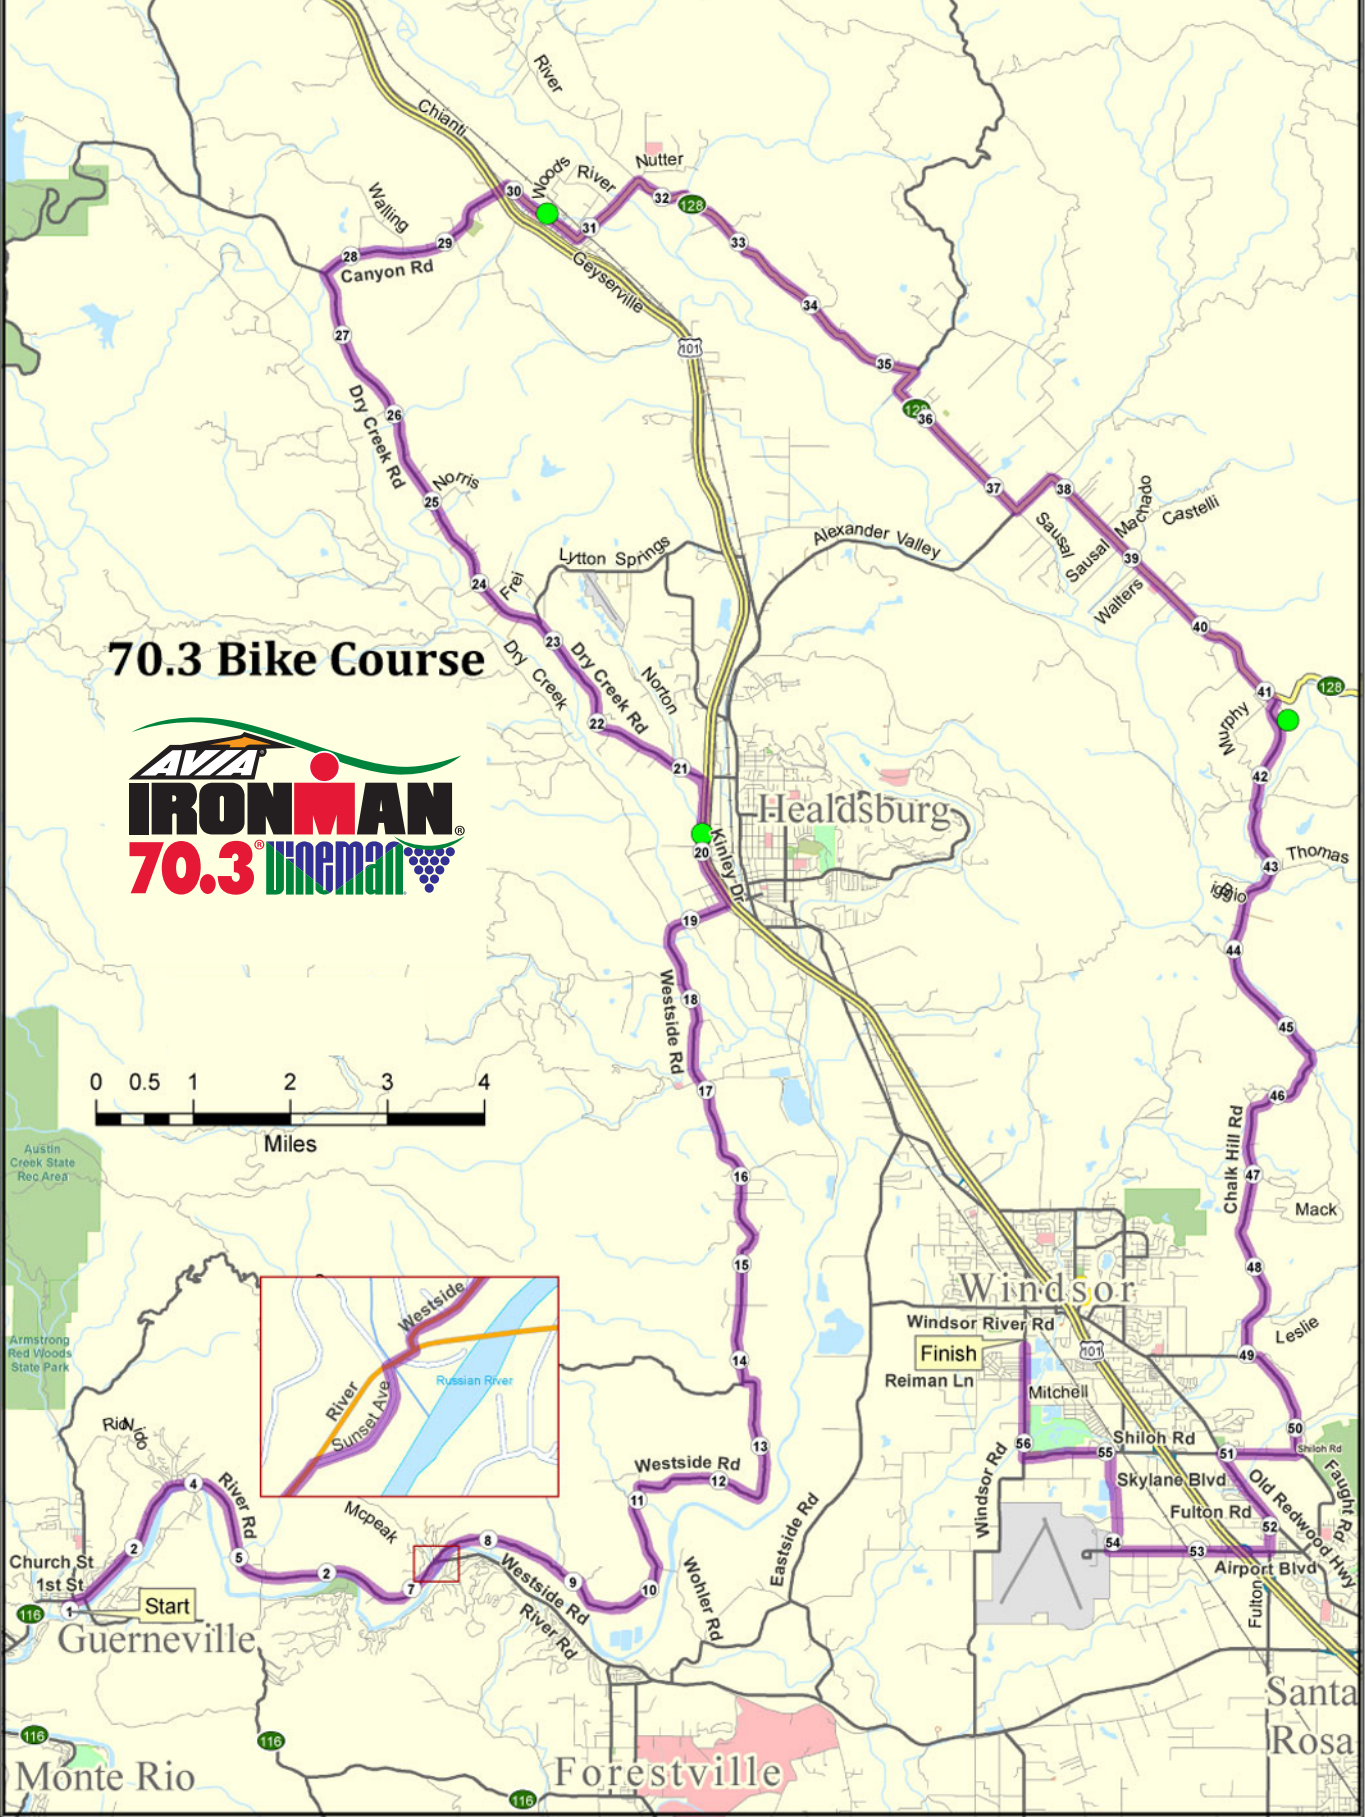

70.3 Bike Course

- Legend**
- Aide Stations
 - Mile Markers
 - Course Route