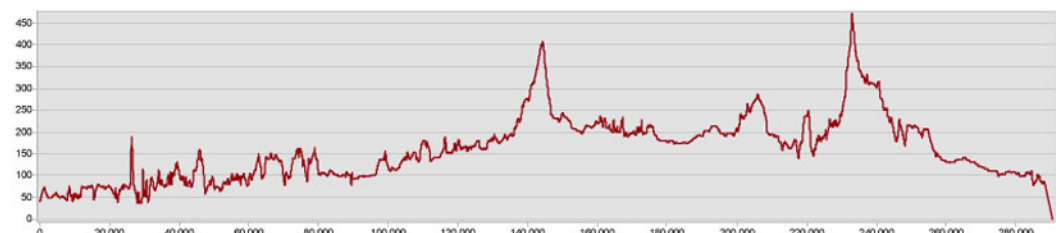

70.3 Bike Course

- Legend**
- Aide Stations
 - Mile Markers
 - Course Route